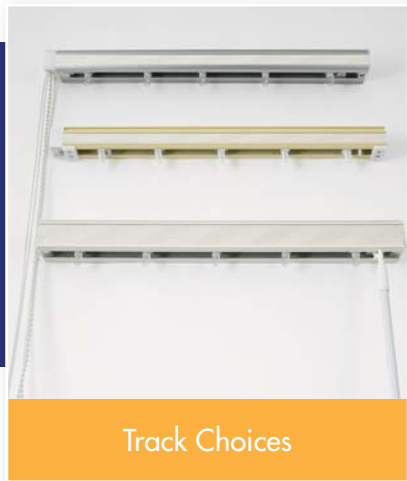

Choose from an incredible range of long-life low maintenance fabrics. You'll love our exciting new season colours, textures and designs.

Light filtering and blackout fabrics are available in 63mm, 89mm, 100mm and 127mm fabric widths to suit any application.

Experience the ultimate in tracking systems with wand control or traditional "cord and chain" operation.

PVC RIGID VERTICALS in designer colours & textures provide an easy clean practical alternative to fabric.

A cord tensioning device is installed with each VERTICAL BLIND to ensure your child's safety.

Pelmet

Track Choices

Chained or Chainless weights

Care Instructions: Spot clean dirt and marks with a sponge soaked in luke warm water & mild detergent.