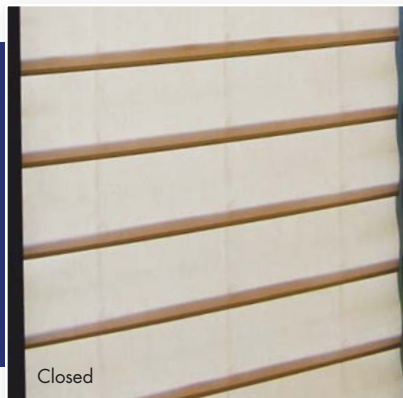

Total Privacy

Care Instructions: Spot clean by sponging gently with a solution of mild detergent and warm water. Avoid rigorous rubbing and never use solutions.

Your local Supplier: