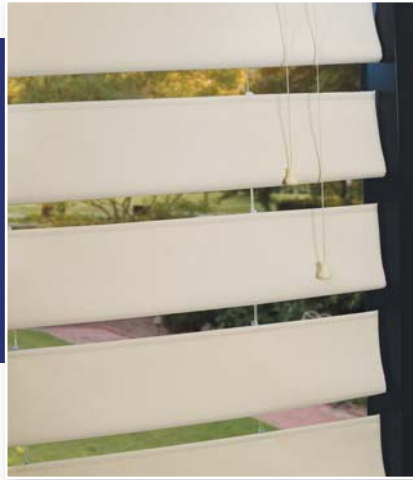

TERRACE BLINDS

Covering the windows of Australia

A clean, contemporary
look that will add
warmth & sophistication

TERRACE ROMAN BLINDS upgrade the elegance of traditional Roman Blinds to a revolutionary new level, incorporating creativity, designer appeal and versatility.

TERRACE options display the sophistication of softly folded layers when lowered, or the simplicity of flat panels. TERRACE ROMAN BLINDS allow individual panels to separate and rise to let in light and the view without having to raise the blind.

The amount of incoming light is adjustable whilst still maintaining daytime privacy. Night time privacy is guaranteed when each panel is fully closed.

Choose from an exquisite collection of 100% polyester fabrics in an extensive range of textures and colours to complement all types of decor.