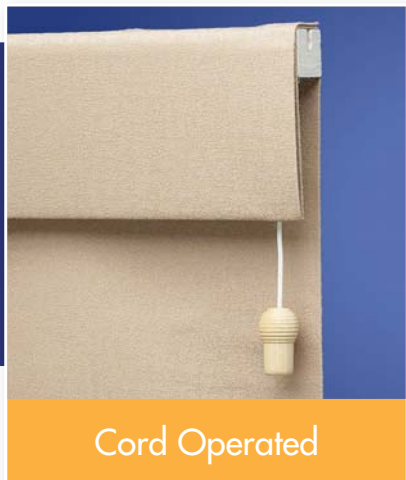

Cord Operated