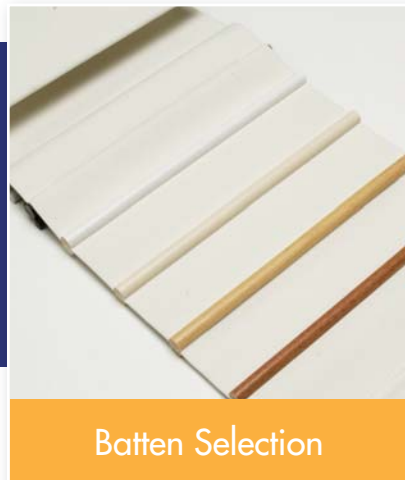

Batten Selection

Care Instructions: Remove most smudges and stains by sponging gently with a solution of mild detergent and warm water. Avoid vigorous rubbing and never use solvents.

Your local Supplier: